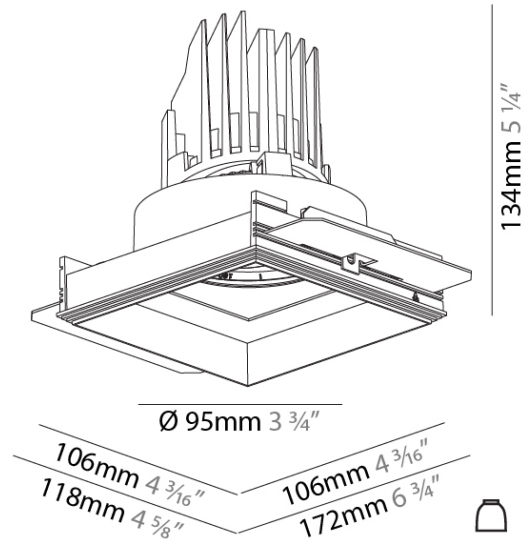

ELECTRICAL

Lamp Type: LED (Zhaga Standard)
Input Wattage (W): 15.5
Total Output Wattage (W): 14.5
Dimming: Tri-Mode (Non-Dimming and Phase Dimming (120Vac only) and 0-10V Dimming)
Driver Included: No
Driver Location: Recessed Housing
Driver Type: Constant Current - Universal
Driver Class: Class 2
Housing: See components
Input Voltage (V): 120 - 277
Constant Current (MA): 500

LED

Number of LEDs: 1
Color Temperature (°K): 2700 / 3000 / 3500 / 4000
Max. Delivered Lumen (lm): 940 / 980 / 1029 / 1050
Nominal Lumen (lm): 1386 / 1438 / 1511 / 1542
CRI: >90 CRI
Efficiency (%): 87.9 / 88.4 / 87.9
Lamp Life (hrs): 50000
Upon Request: RGB-W Tunable White Special Color Temperature Special LED

OPTICAL

Reflector: 20 / 40 / 60
Adjustability: Rotational 355°; Tilt 30°
Upon Request: Special Beam Angles

RATINGS AND CERTIFICATIONS
Zaneen Inc. © 2024, 10000 88-3382, F 416-247-9319, www.zaneen.com

Available for international specifications by adding "INT" at the end of the existing Model #. For assistance on 'custom' specifications, contact zteam@zaneen.com. In a constant effort to supply the best product, we reserve the right to change specifications or materials without notice. The most recent specification sheets are found at zaneen.com
IP rating: IP20